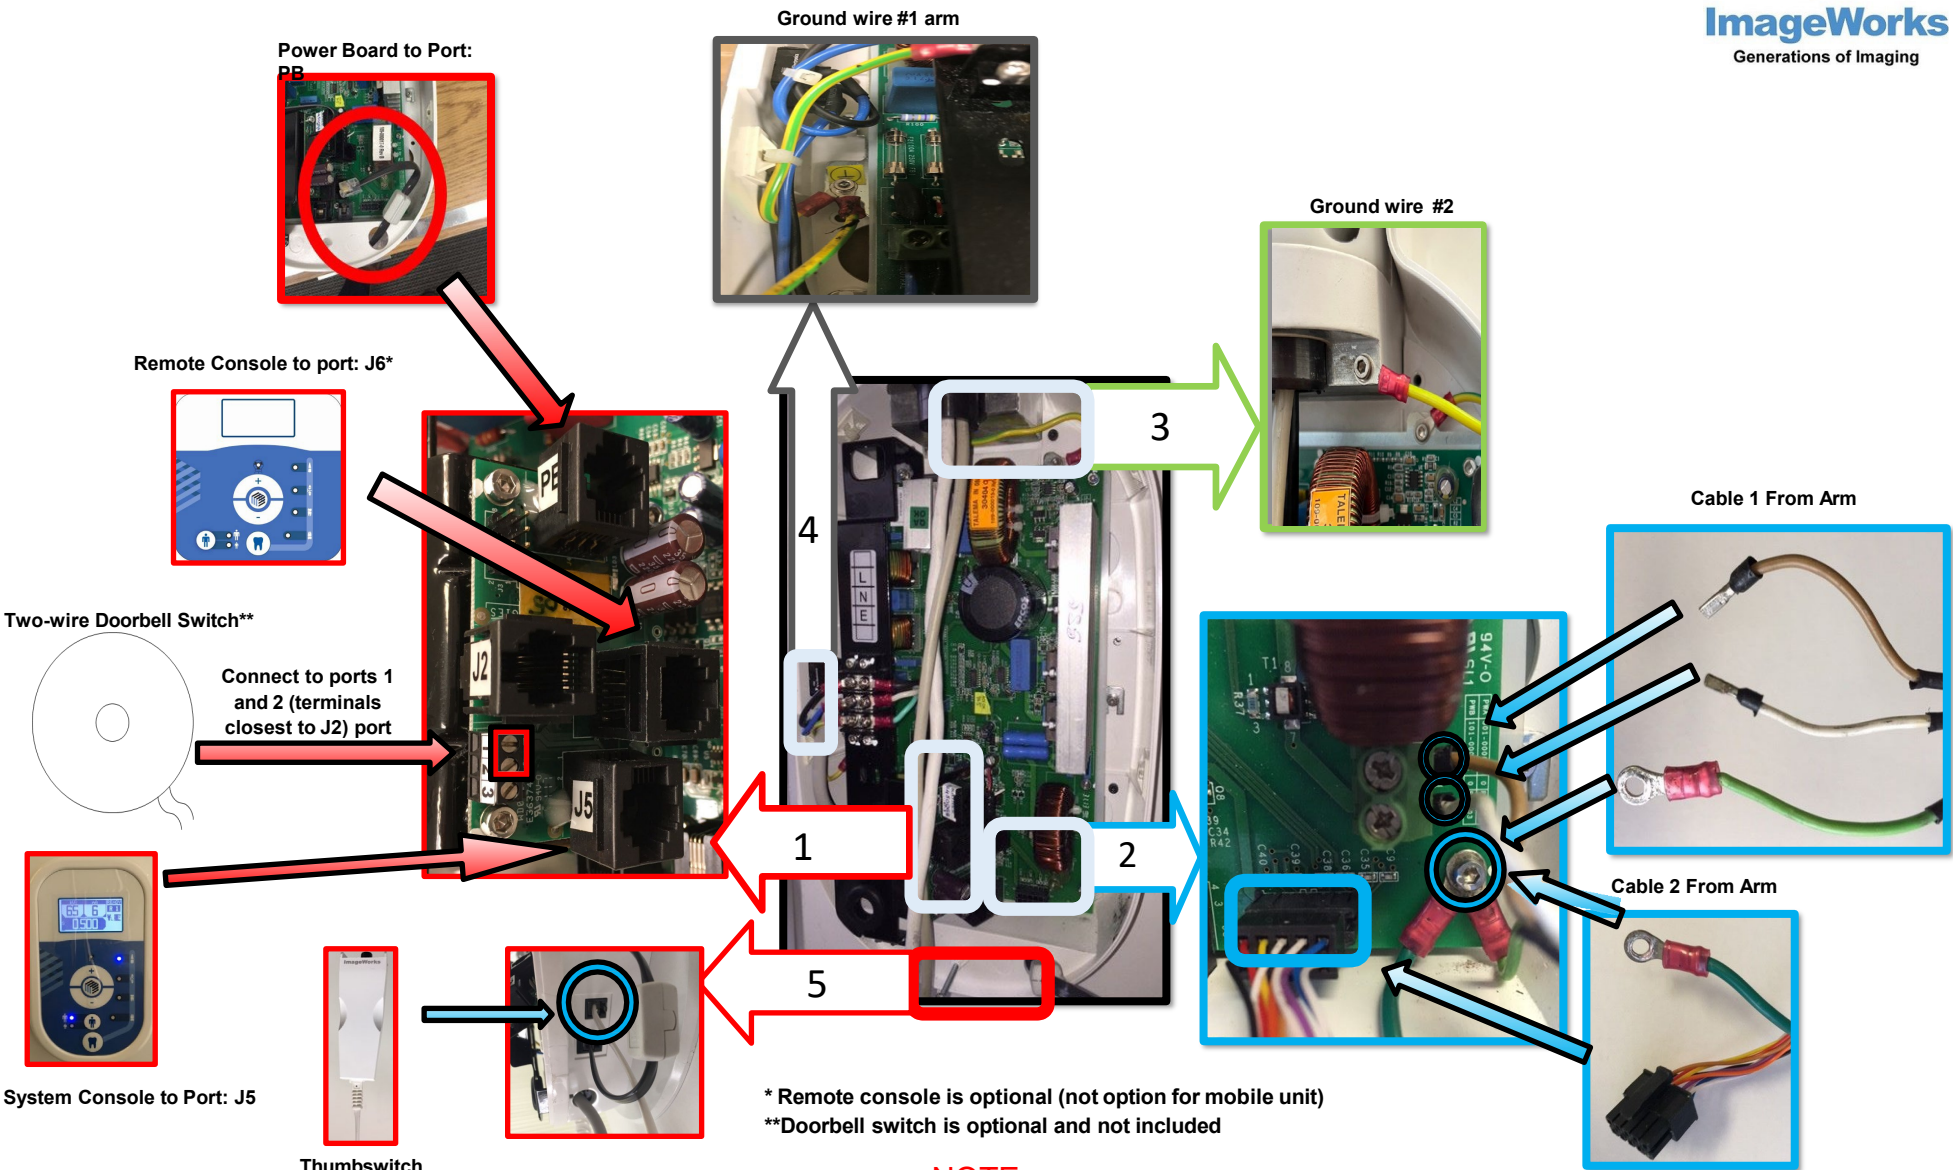

ImageScan HD Connection Quick Guide

Thumbswitch located in very bottom of x-ray box under all packaging (with manual and optional extension cone)