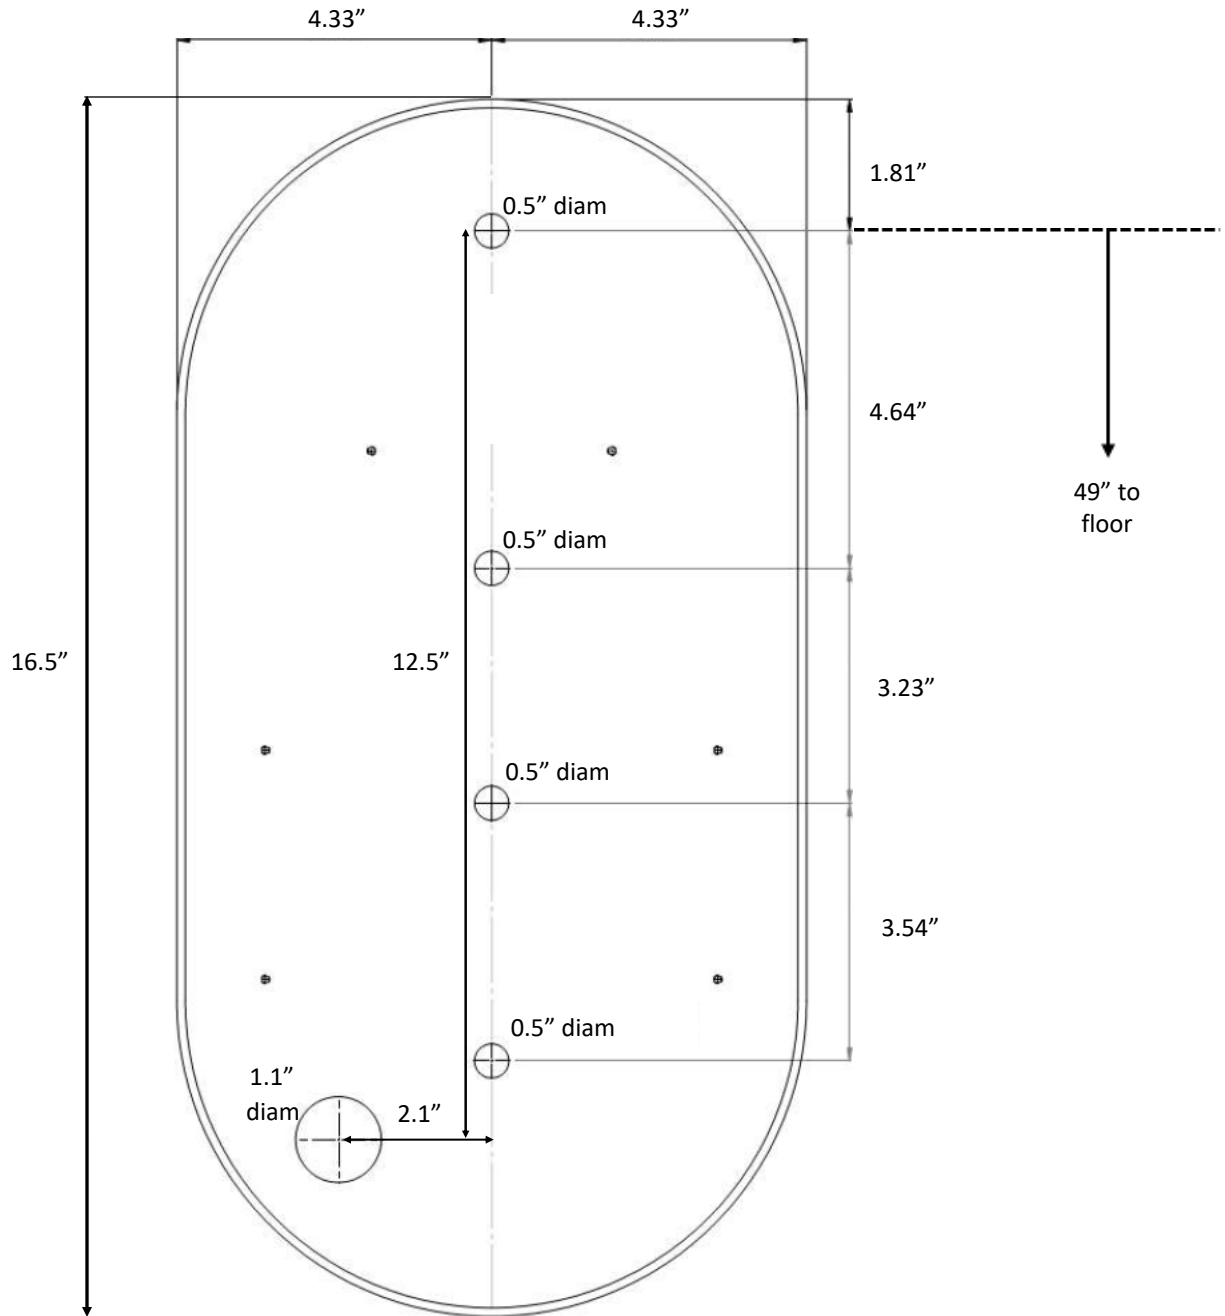

ImageScan HD Single Stud Mount Dimensions

Recommended when 4x4 stud or backing is present

ImageWorks
(914) 592-6100
custserv@imageworkscorporation.com

ImageWorks